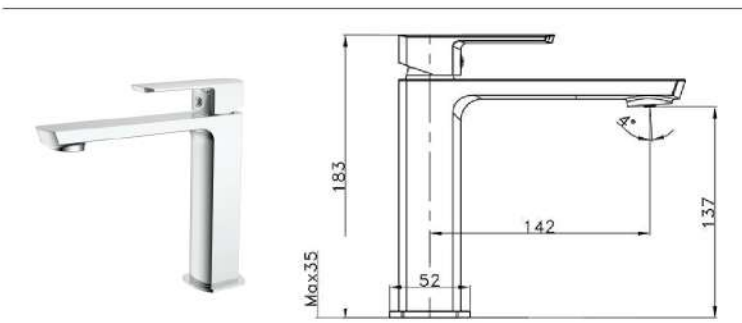

RG - 3100V1

Vòi Lavabo nóng lạnh gắn chậu

- Chất liệu đồng
- Lớp mạ crom sáng bóng

3.060.000đ